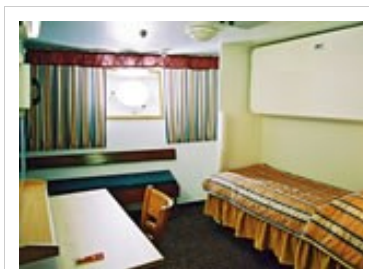

M/S Kristina Regina / Cabin descriptions

M/S Kristina Regina has a total of 119 cabins and 245 beds. All cabins are air-conditioned and have telephone for internal calls, radio, shower and toilet.

Kolumbus

2 windows, 2 lower beds, refrigerator, bedroom and sitting room partly separated.

Cabin size 14m². Deck 5.

Odysseus

Double bed or 2 lower beds, window and refrigerator. Cabin size 11.5-12m².

Deck 5 and 6.

Kristina

Parquet floor, 2-4 beds, window.

Cabin size 13.2m². Deck 6.

Antonia

2-4 beds, porthole or window.

Cabin size 6.6-12.7m².

Deck 4 and 5.

Nina

2-4 beds, porthole. Cabin size 6.9-9.5m²

Deck 3.

Cornelia

1-3 beds, porthole. Cabin size 5.5-8.5m².

Deck 2.

Pinta

1-3 beds, no window. Cabin size 6-9m².

Location on several decks.