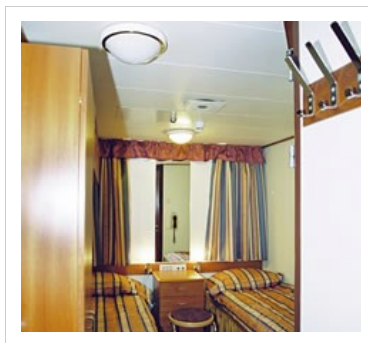

M/S Kristina Regina / Cabin descriptions

M/S Kristina Regina has a total of 119 cabins and 245 beds. All cabins are air-conditioned and have telephone for internal calls, radio, shower and toilet.

Kolumbus

2 windows, 2 lower beds, refrigerator, bedroom and sitting room partly separated.

Cabin size 14m². Deck 5.

Odysseus

Double bed or 2 lower beds, window and refrigerator. Cabin size 11.5-12m².

Deck 5 and 6.

2-4 beds, porthole. Cabin size 6.9-9.5m²

Deck 3.

Cornelia

1-3 beds, porthole. Cabin size 5.5-8.5m².

Deck 2.

Pinta

1-3 beds, no window. Cabin size 6-9m².

Location on several decks.